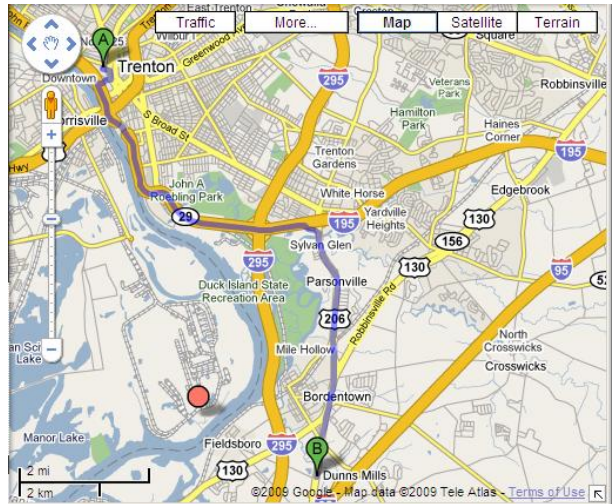

1068 US-206, Bordentown, NJ 08505
(10 Miles – about 15 Minutes)

1. Head south on US-206 toward Dunns Mill Rd (go 233 ft)
 2. Take the 1st right onto Dunns Mill Rd (go 0.9 mi)
 3. Turn right toward Edward Johnstone Tra/US-130 (go 174 ft)
 4. Slight right at Edward Johnstone Tra/US-130 (go 0.1 mi)
 5. Merge onto I-295 N via the ramp to Trenton (go 3.4 mi)
 6. Take exit 60 to merge onto NJ-29 N toward Trenton (go 5.0 mi)
 7. Take the CALHOUN St exit (go 0.1 mi)
 8. Turn right at Calhoun St (go 151 ft)
 9. Turn right at W State St (go 0.4 mi)
 10. Turn right at Barrack St (go 253 ft)
- Destination will be on the left

100 Barrack St, Trenton, NJ 08608

Directions – Trenton Masonic Temple to Best Western Bordentown Inn

100 Barrack St, Trenton, NJ 08608

1. Head east on W Front St toward S Chancery Ln (go 0.1 mi)
 2. Turn right at S Warren St (go 0.2 mi)
 3. Take the 2nd right onto John Fitch Way (go 390 ft)
 4. Turn left to merge onto NJ-29 S (go 3.4 mi)
 5. Continue on I-195 E (go 1.2 mi)
 6. Exit 1A to merge onto US-206 toward Bordentown (go 4.2 mi)
- Destination will be on the right

1068 US-206, Bordentown, NJ 08505

Directions – Best Western Bordentown Inn to Scottish Rite Temple

1068 US-206, Bordentown, NJ 08505

1. Head south on US-206 toward Dunns Mill Rd (go 233 ft)
2. Take the 1st right onto Dunns Mill Rd (go 0.7 mi)